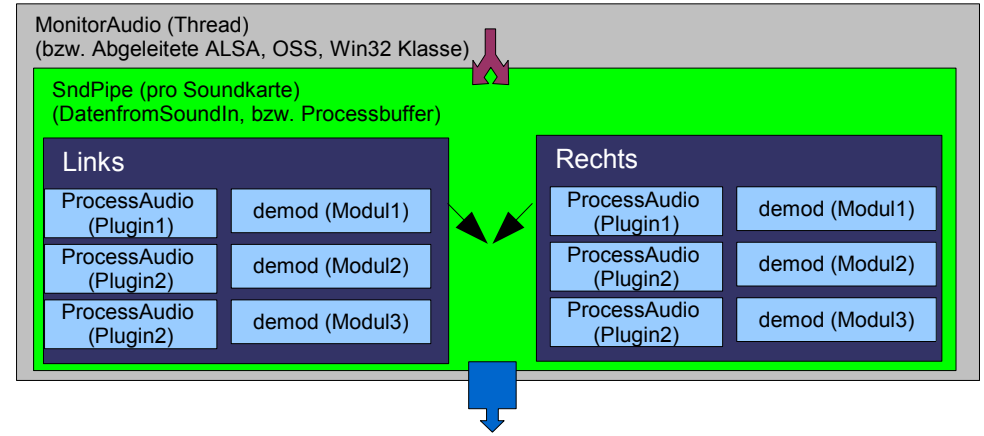

Audiodaten

Audiodaten

GlobalDispatcher

MonitorSocketsManager

SocketServer

SocketServer

SocketServer

MonitorPluginsManager

PluginsThread

Plugin 1

PluginsThread

Plugin 2

PluginsThread

Plugin ..