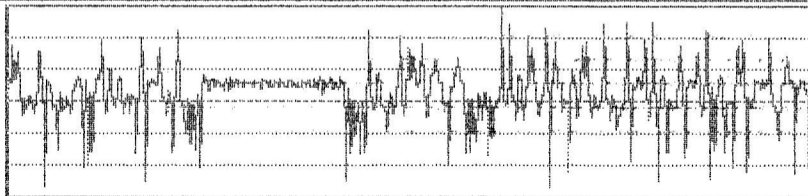

TX FM

RF Frequency = 391.0650 MHz

AF GEN A = 1.0000 kHz / Lev. = 200 mV

8 kHz/DIV

1 ms/DIV

0 μs

EXT

VARIABLE TRIGGER

ONE SHOT

CONTIN

SET MARK